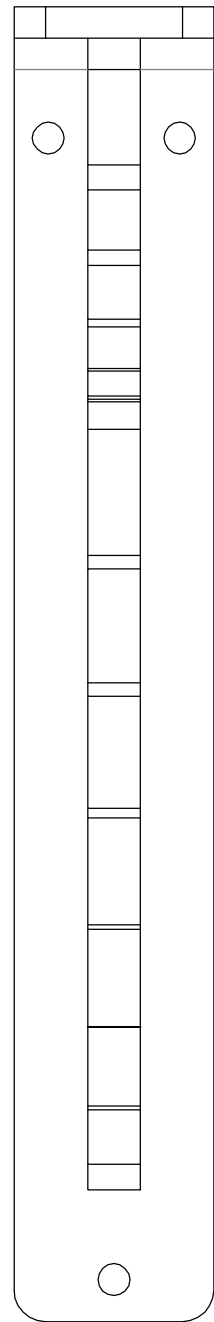

Width(W): 1 1/2"

Depth(D): 12"

Height(H): 15"

ITEM NUMBER: BKTM01X12X15SVE

1 1/2"W x 12"D x 15"H Versailles Wrought Iron Bracket,
(Single center brace), Powder Coated Black

P:866.607.0453 / F: 866.591.3143
2300 W. Main St. / Clarksville, TX 75426
sales@ekenamillwork.com / www.ekenamillwork.com

EKENA
MILLWORK